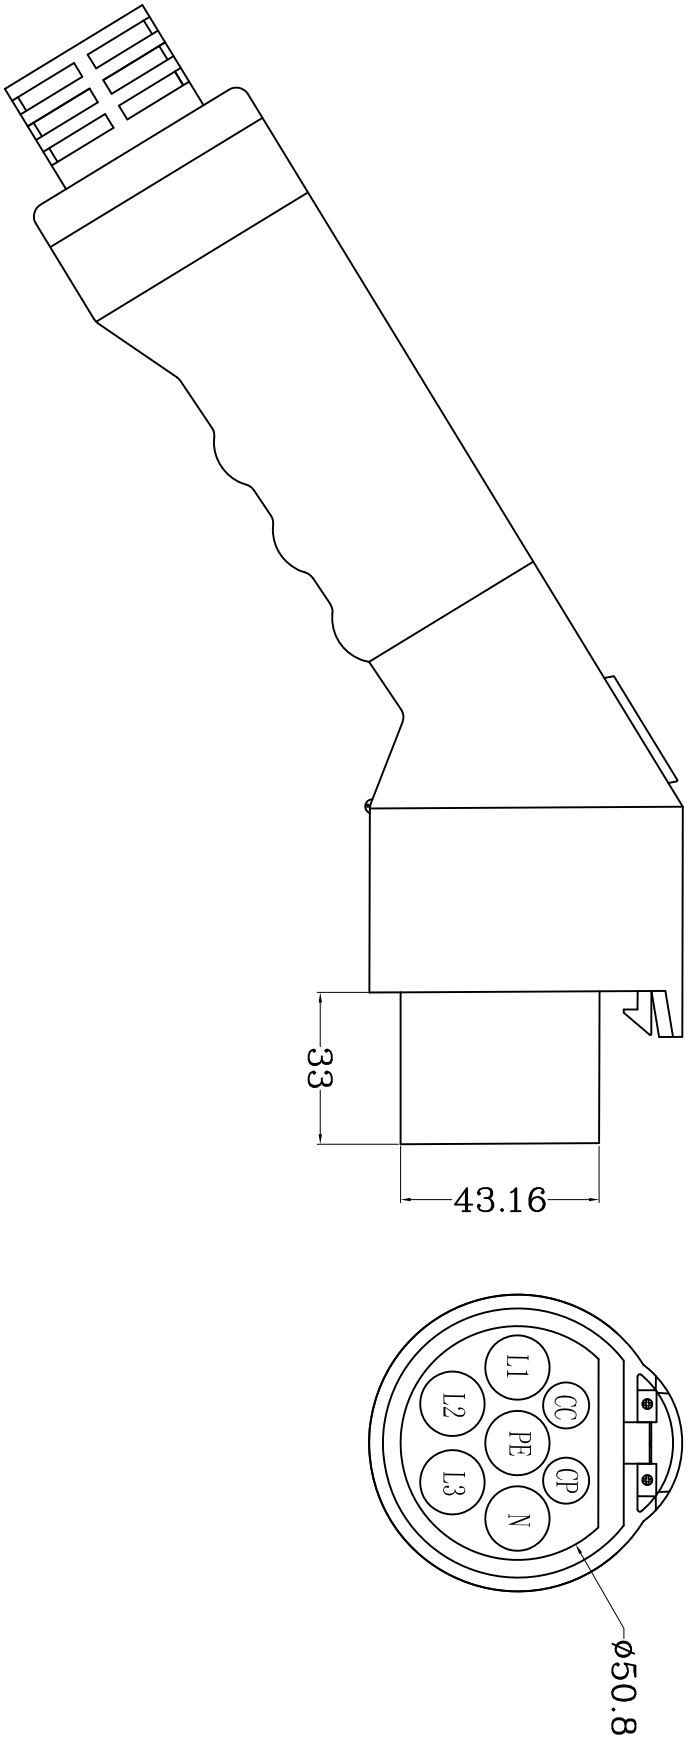

**REACH COMPLIANT**

CUSTOMER:HLK P/N:HLK-601 品名规格: 国标充电桩

REV. / APPROVE:

REVISIONS	
REV.	DATE
△	
△	
△	

尺寸要求	0-10	10-20	20-30	>30	角度
公差范围	±0.2	±0.4	±0.6	±0.7	±1°

THE INFORMATION CONTAINED HEREIN IS PROPRIETARY TO HONLINK. ANY USE OR DISCLOSURE OF THIS INFORMATION, EXCEPT FOR THE EXCLUSIVE BENEFIT OF HONLINK IS PROHIBITED.